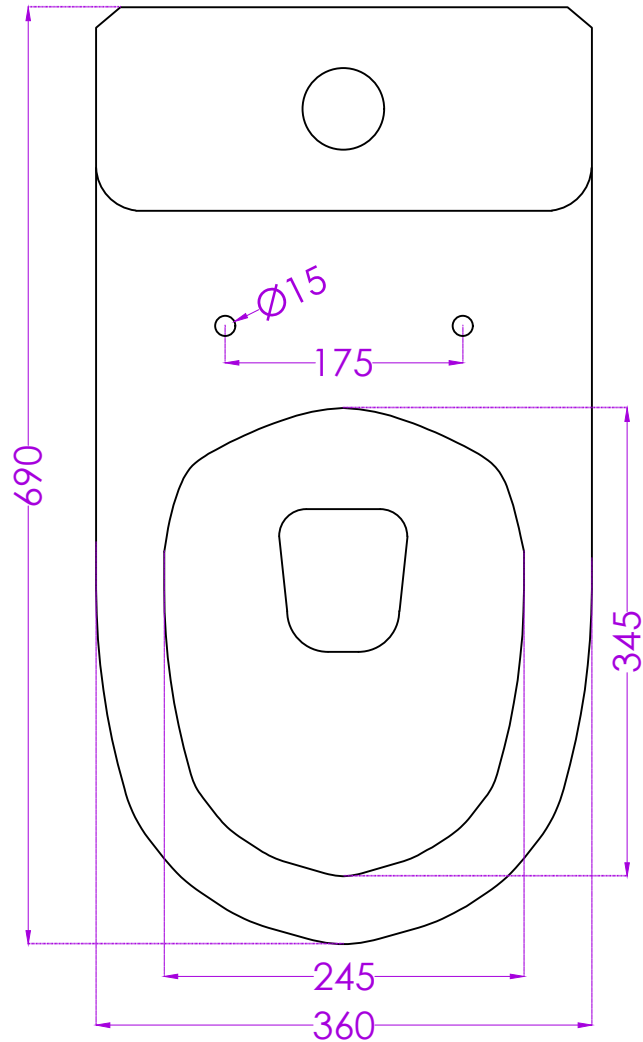

WAVE P8307PW0103

220MM OMNI SUITE

JOHNSON

PLAN

SIDE