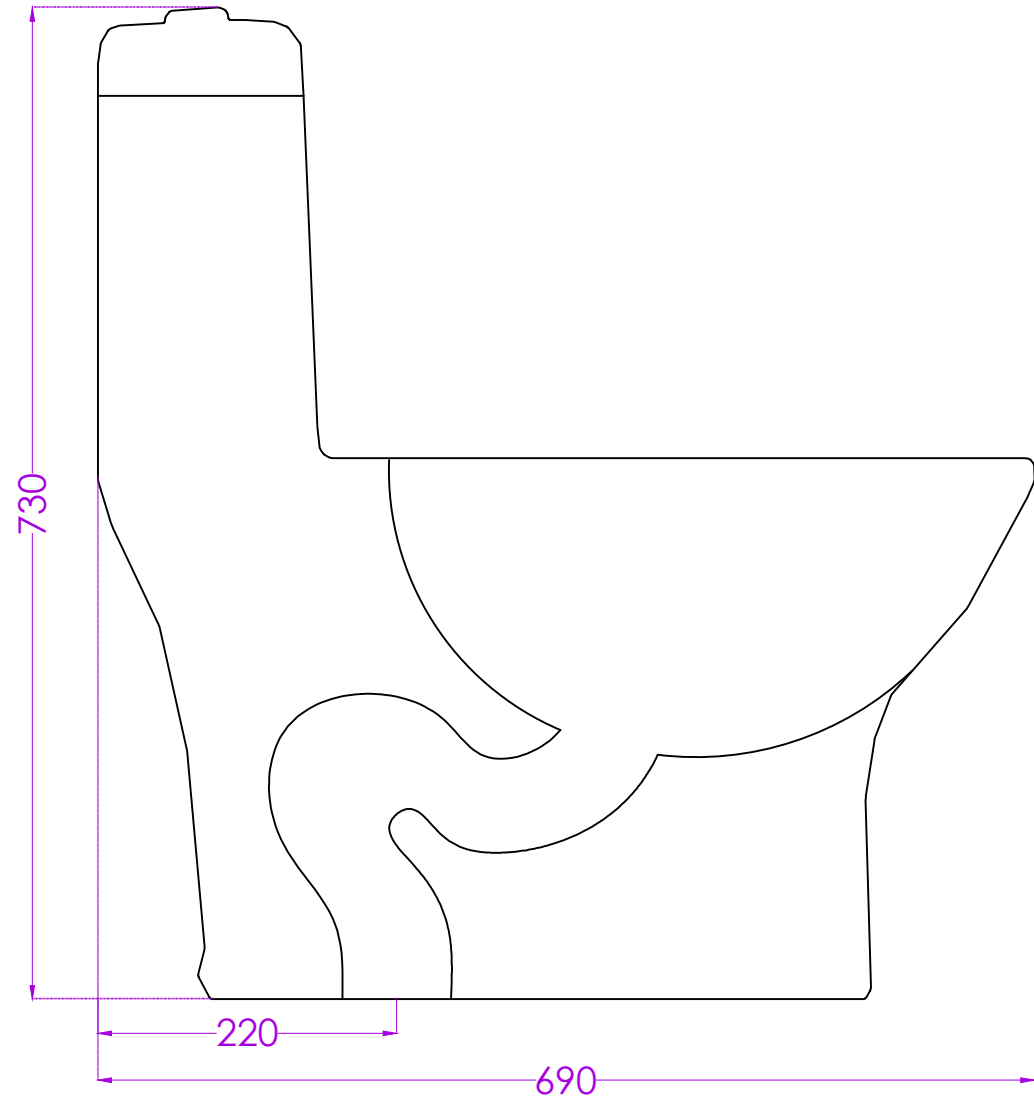

WAVE P8307PW0103

220MM OMNI SUITE

JOHNSON

PLAN

SIDE