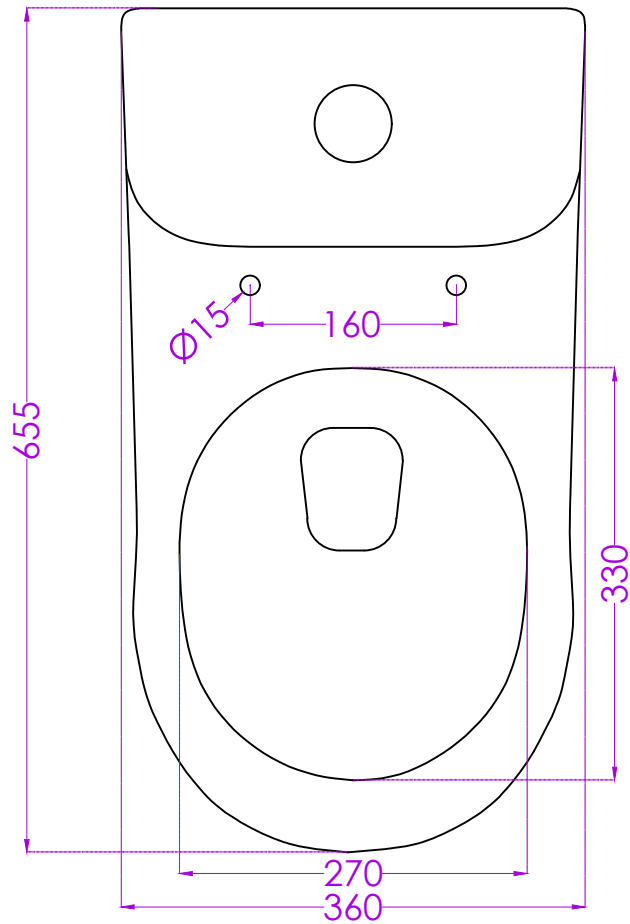

# CUTE P5608PW0602

## 180MM OMNI SUITE

# JOHNSON

PLAN

SIDE