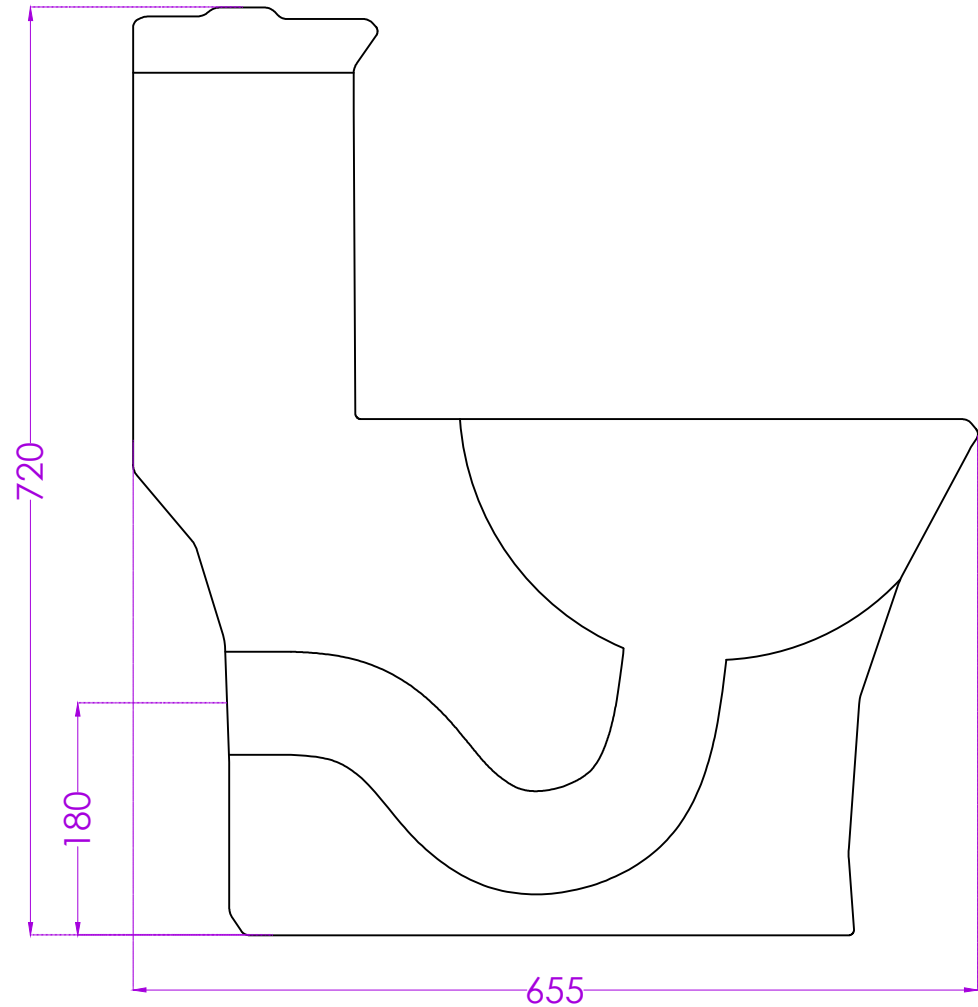

# CUTE P5608PW0602

## 180MM OMNI SUITE

# JOHNSON

PLAN

SIDE