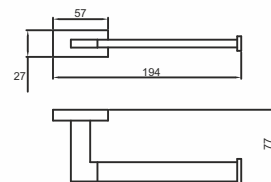

Cannes Paper Holder
JIT0422C ₹ 1690