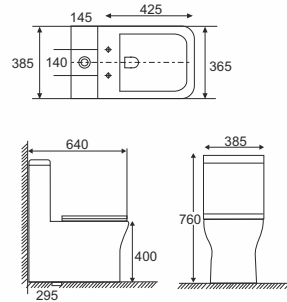

Hanes Omni Suite

Siphonic Flushing S300mm
UF Slim & Soft Close Seat Cover
Stainless Steel 304 Grade Hinges
Quick Release Hinges
GEBERIT Dual Flush 3/6 lts
Size: 640 X 385 X 760mm

JIS0101B ₹ 39890