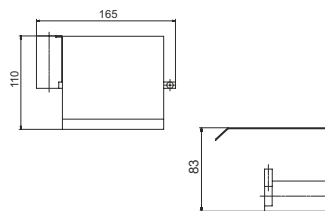

Banco Paper Holder
JIT0522C ₹ 1990