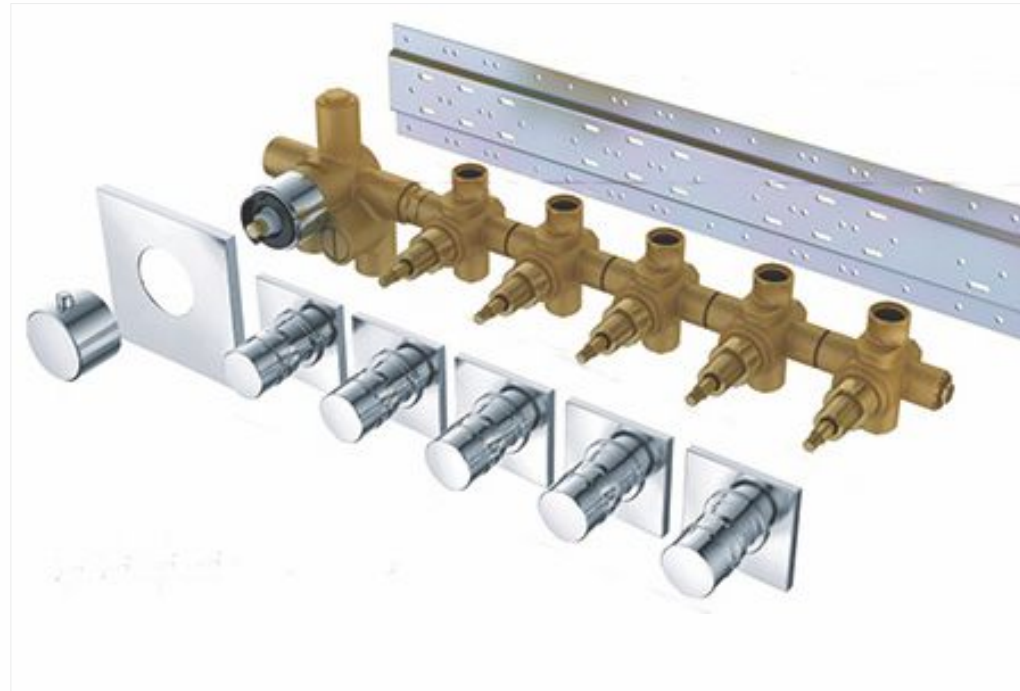

### Precise Control

High Tech Cartridges ensure you have smooth and precise control over flow of water.

### Thermostatic

Inbuilt Thermostatic Control Valve ensures uniform flow and temperature is maintained irrespective of variation of input pressure and temperature.

### Tilting Aerator

The angle of the water stream can be adjusted directly at the aerator – simply by moving the adjustable tilting plate.

Available in - Burgos, Cannes & Banco