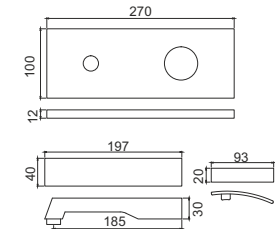

Cannes Single Lever Wall Mounted Basin Mixer

JIT0403C Upper Trim ₹ 3890
JIT0015 WBM Body ₹ 2690

Complete Set ₹ 6580