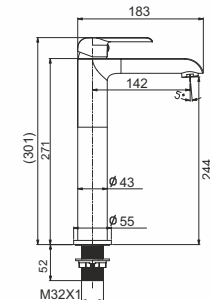

Banco Single Lever Tall Body Basin Mixer

JIT0502C ₹ 7490