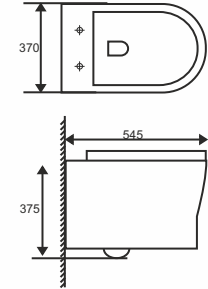

Banco Wall Hung Closet

Concealed Fixation
2D Rimless Flushing
UF Slim & Soft Close Seat Cover
Stainless Steel 304 Grade Hinges
Quick Release Hinges
Size: 545 X 370 X 375mm

JIS0503W ₹ 17990

Banco Vanity Basin with Tap Hole

Thin Rim Design
Integrated Overflow Hole
Pre-cut Tap Hole
Size: 500 X 380 X 120mm

JIS0504W ₹ 6890