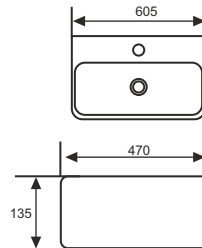

CANNES

Cannes Omni Suite

Siphonic Flushing S300mm
UF Slim & Soft Close Seat Cover
Stainless Steel 304 Grade Hinges
Quick Release Hinges
GEBERIT Dual Flush 3/6 lts
Size: 640 X 385 X 760mm

JIS0401W ₹ 19490

Cannes Wall Hung Closet

Concealed Fixation
2D Rimless Flushing
UF Slim & Soft Close Seat Cover
Stainless Steel 304 Grade Hinges
Quick Release Hinges
Size: 545 X 370 X 375mm

JIS0403W ₹ 18490

Cannes Vanity Basin with Tap Hole

Thin Rim Design
Integrated Overflow Hole
Pre-cut Tap Hole
Size: 605 X 470 X 135mm

JIS040W ₹ 8990

Cannes Vanity Basin

Thin Rim Design
Size: 610 X 350 X 135mm

JIS0405W ₹ 8390

Cannes Above Counter Basin

Integrated Overflow Hole
Size: 595 X 405 X 185mm

JIS0406W2 ₹ 7190

Cannes Above Counter Basin with Tap Hole

Slim Edge
Integrated Overflow Hole
Pre-cut Tap Hole
Size: 550 X 450 X 140mm

JIS0406W1 ₹ 8390