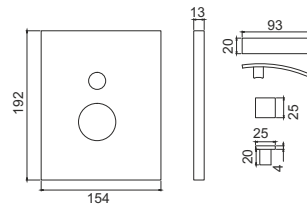

Cannes Single Lever Concealed Diverter 45mm

JIT0404C Upper Trim ₹ 3190
JIT0012 SLCD Body ₹ 3790

Complete Set ₹ 6980