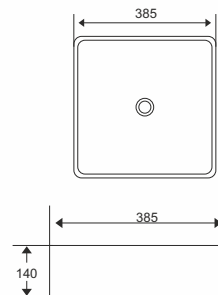

### Hanes Wall Hung Closet

Concealed Fixation  
2D Rimless Flushing  
UF Slim & Soft Close Seat Cover  
Stainless Steel 304 Grade Hinges  
Quick Release Hinges  
Size: 545 X 370 X 375mm

**JIS0103B ₹ 26890**

### Hanes Vanity Basin

Thin Rim Design  
Size: 385 X 385 X 140mm

**JIS0105B ₹ 12390**