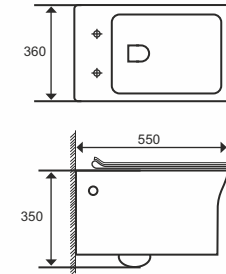

Dolice Wall Hung Closet

2D Rimless Flushing
UF Slim & Soft Close Seat Cover
Stainless Steel 304 Grade Hinges
Quick Release Hinges
Size: 550 X 360 X 350mm

JIS0303W ₹ 18990