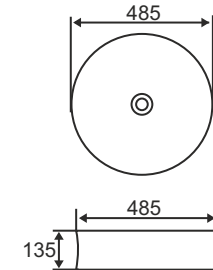

Burgos Vanity Basin Round

Thin Rim Design
Size: 485 X 485 X 135mm

JIS0205W1 ₹ 7490