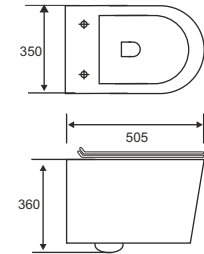

Monte Wall Hung Closet

Concealed Fixation
2D Rimless flushing
UF Slim & Soft close Seat Cover
Stainless Steel 304 Grade Hinges
Quick Release Hinges
Size: 505 X 350 X 360mm

JIS0603W ₹ 17490