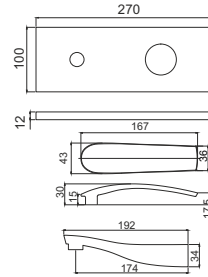

JIT0203C Upper Trim ₹ 3790
JIT0015 WMBM Body ₹ 2690
Complete Set ₹ 6480

Burgos 45mm High Flow SL Concealed Diverter