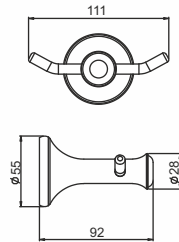

Burgos Towel Rod
JIT0217C ₹ 2390