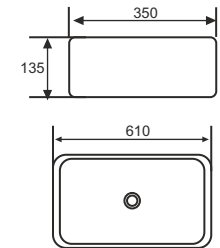

Cannes Vanity Basin

Thin Rim Design
Size: 610 X 350 X 135mm

JIS0405W ₹ 8390

Cannes Above Counter Basin

Integrated Overflow Hole
Size: 595 X 405 X 185mm

JIS0406W2 ₹ 7190