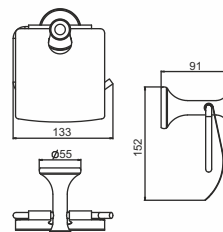

BURGOS

Burgos Paper Holder
JIT0222C ₹ 1790