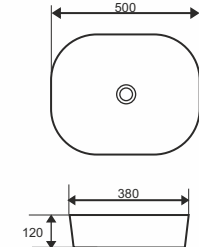

Banco Vanity Basin

Thin Rim Design
Size: 500 X 380 X 120mm

JIS0505W ₹ 6390