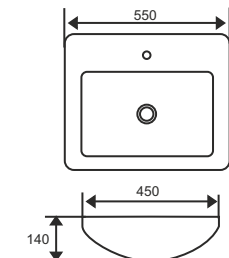

Cannes Above Counter Basin with Tap Hole

Slim Edge
Integrated Overflow Hole
Pre-cut Tap Hole
Size: 550 X 450 X 140mm

JIS0406W1 ₹ 8390