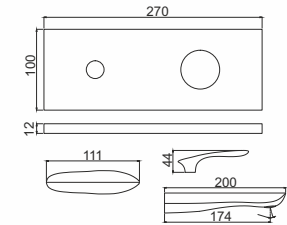

# DOLICE

**Dolice Single Lever Tall Body Basin Mixer**

**JIT0302C ₹ 9690**

**Dolice Single Lever Wall Mounted Basin Mixer**

**JIT0303C Upper Trim ₹ 3690**  
**JIT0015 WMBM Body ₹ 2690**  
**Complete Set ₹ 6180**