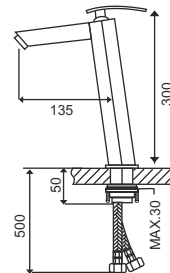

CANNES

Cannes Wall Hung Basin

Thin Rim Design
Integrated Overflow Hole
Pre-cut Tap Hole
Size: 530 X 440 X 360mm

JIS0407W ₹ 11890

Cannes Single Lever Basin Mixer

JIT0401C ₹ 7490

Cannes Single Lever Tall Body Basin Mixer

JIT0402C ₹ 8990

Cannes Single Lever Wall Mounted Basin Mixer

JIT0403C Upper Trim ₹ 3890
JIT0015 WBM Body ₹ 2690

Complete Set ₹ 6580

Cannes Single Lever Concealed Diverter 45mm

JIT0404C Upper Trim ₹ 3190
JIT0012 SLCD Body ₹ 3790

Complete Set ₹ 6980

Cannes Spout

JIT0407C ₹ 2090