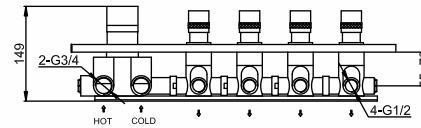

HANES

Overhead Shower with Cascade Flow

Square Body Jets 4 pcs

Thermostatic 4 Way Diverter

Button Spout with Flange

Hand Shower with Tube

JIT0106C

₹ 163990