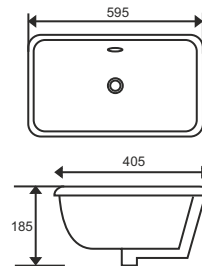

CANNES

Cannes Omni Suite

Siphonic Flushing S300mm
UF Slim & Soft Close Seat Cover
Stainless Steel 304 Grade Hinges
Quick Release Hinges
GEBERIT Dual Flush 3/6 lts
Size: 640 X 385 X 760mm

JIS0401W ₹ 19490

Cannes Wall Hung Closet

Concealed Fixation
2D Rimless Flushing
UF Slim & Soft Close Seat Cover
Stainless Steel 304 Grade Hinges
Quick Release Hinges
Size: 545 X 370 X 375mm

JIS0403W ₹ 18490

Cannes Vanity Basin with Tap Hole

Thin Rim Design
Integrated Overflow Hole
Pre-cut Tap Hole
Size: 605 X 470 X 135mm

JIS040W ₹ 8990

Cannes Vanity Basin

Thin Rim Design
Size: 610 X 350 X 135mm

JIS0405W ₹ 8390

Cannes Above Counter Basin

Integrated Overflow Hole
Size: 595 X 405 X 185mm

JIS0406W2 ₹ 7190

Cannes Above Counter Basin with Tap Hole

Slim Edge
Integrated Overflow Hole
Pre-cut Tap Hole
Size: 550 X 450 X 140mm

JIS0406W1 ₹ 8390