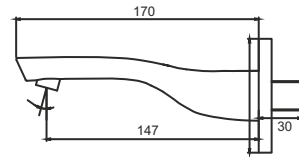

JIT0207C ₹ 2190

Burgos Pillar Tap