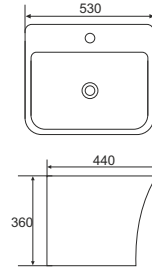

CANNES

Cannes Wall Hung Basin

Thin Rim Design
Integrated Overflow Hole
Pre-cut Tap Hole
Size: 530 X 440 X 360mm

JIS0407W ₹ 11890

Cannes Single Lever Basin Mixer

JIT0401C ₹ 7490

Cannes Single Lever Tall Body Basin Mixer

JIT0402C ₹ 8990

Cannes Single Lever Wall Mounted Basin Mixer

JIT0403C Upper Trim ₹ 3890
JIT0015 WBM Body ₹ 2690

Complete Set ₹ 6580

Cannes Single Lever Concealed Diverter 45mm

JIT0404C Upper Trim ₹ 3190
JIT0012 SLCD Body ₹ 3790

Complete Set ₹ 6980

Cannes Spout

JIT0407C ₹ 2090