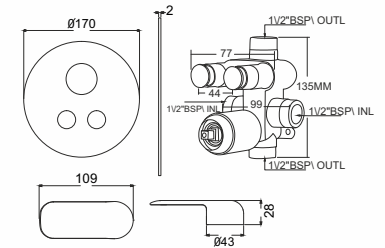

Banco Single Lever Concealed Diverter with 2 Buttons including Body

JIT0505C ₹ 13490