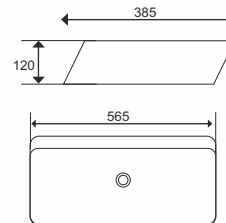

Dolice Vanity Basin Recta

Thin Rim Design
Size: 565 X 385 X 120mm

JIS0305W2 ₹ 8490

Dolice Single Lever Basin Mixer

JIT0301C ₹ 7690