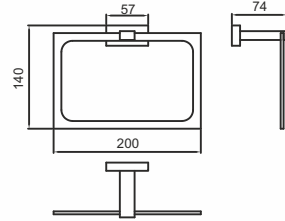

Cannes Towel Ring
JIT0418C ₹ 2090