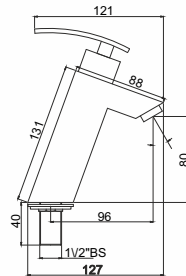

Cannes Bib Tap