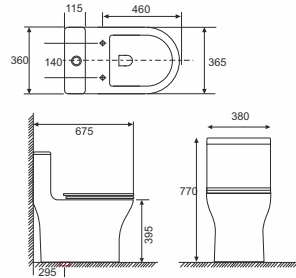

Dolice Omni Suite

Siphonic Flushing S300mm
UF Slim & Soft Close Seat Cover
Stainless Steel 304 Grade Hinges
Quick Release Hinges
GEBERIT Dual Flush 3/6 lts
Size: 675 X 380 X 770mm

JIS0301W ₹ 19990