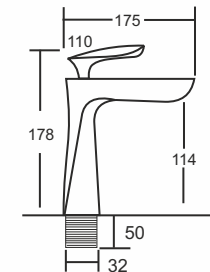

DOLICE

Dolice Omni Suite

Siphonic Flushing S300mm
UF Slim & Soft Close Seat Cover
Stainless Steel 304 Grade Hinges
Quick Release Hinges
GEBERIT Dual Flush 3/6 lts
Size: 675 X 380 X 770mm

JIS0301W ₹ 19990

Dolice Wall Hung Closet

2D Rimless Flushing
UF Slim & Soft Close Seat Cover
Stainless Steel 304 Grade Hinges
Quick Release Hinges
Size: 550 X 360 X 350mm

JIS0303W ₹ 18990

Dolice Vanity Basin with Tap Hole

Thin Rim Design
Pre-cut Tap Hole
Size: 465 X 465 X 105mm

JIS0304W ₹ 8390

Dolice Vanity Basin Square

Thin Rim Design
Size: 350 X 400 X 120mm

JIS0305W1 ₹ 6490

Dolice Vanity Basin Recta

Thin Rim Design
Size: 565 X 385 X 120mm

JIS0305W2 ₹ 8490

Dolice Single Lever Basin Mixer

JIT0301C ₹ 7690