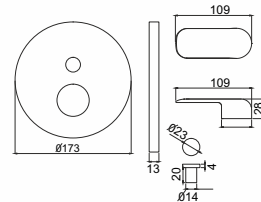

Banco Single Lever Concealed Diverter 45mm

JIT0504C Upper Trim ₹ 3090
JIT0012 SLCD Body ₹ 3790
Complete Set ₹ 6880

JIT0507C ₹ 1890