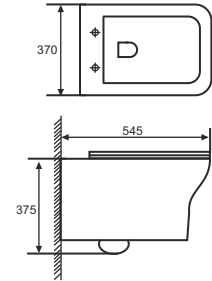

Cannes Wall Hung Closet

Concealed Fixation
2D Rimless Flushing
UF Slim & Soft Close Seat Cover
Stainless Steel 304 Grade Hinges
Quick Release Hinges
Size: 545 X 370 X 375mm

JIS0403W ₹ 18490

Cannes Vanity Basin with Tap Hole

Thin Rim Design
Integrated Overflow Hole
Pre-cut Tap Hole
Size: 605 X 470 X 135mm

JIS040W ₹ 8990