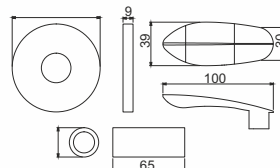

Dolice Concealed Stop Valve

JIT0311C Upper Trim ₹ 1090
JIT0014 Body 20mm ₹ 890
JIT0013 Body 15mm ₹ 790

Dolice Angle Valve