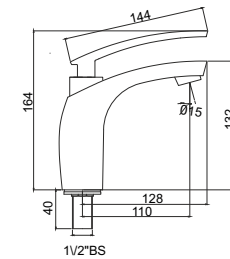

JIT0208C ₹ 2790

Burgos Bib Tap