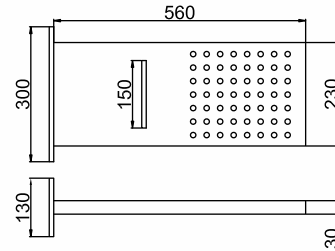

HANES

Overhead Shower with Cascade Flow

Square Body Jets 4 pcs

Thermostatic 4 Way Diverter

Button Spout with Flange

Hand Shower with Tube

JIT0106C

₹ 163990