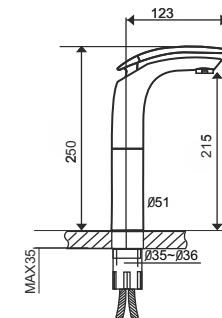

Burgos Single Lever Tall Body Basin Mixer

JIT0202C ₹ 9990