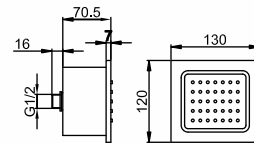

HANES

Overhead Shower with Cascade Flow

Square Body Jets 4 pcs

Thermostatic 4 Way Diverter

Button Spout with Flange

Hand Shower with Tube

JIT0106C

₹ 163990