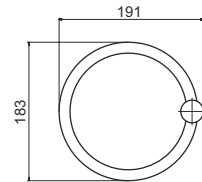

Banco Robe Hook
JIT0519C ₹ 1090