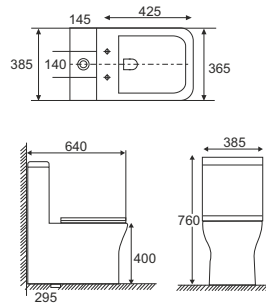

Cannes Omni Suite

Siphonic Flushing S300mm
UF Slim & Soft Close Seat Cover
Stainless Steel 304 Grade Hinges
Quick Release Hinges
GEBERIT Dual Flush 3/6 lts
Size: 640 X 385 X 760mm

JIS0401W ₹ 19490