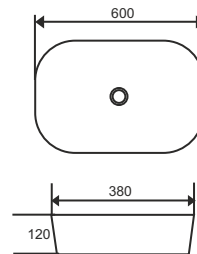

Monte Vanity Basin Oval

Thin Rim Design
Size: 600 X 380 X 120mm

JIS0605W ₹ 7190