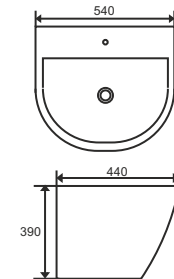

Monte Wall Hung Basin

Thin Rim Design
Integrated Overflow hole
Pre-cut tap hole
Size: 540 X 440 X 390mm

JIS0607W ₹ 11590