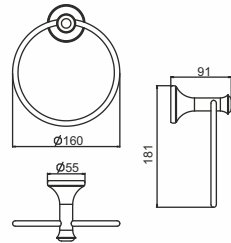

Burgos Towel Ring
JIT0218C ₹ 2190