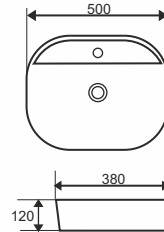

BANCO

Banco Omni Suite

Siphonic Flushing S300mm
UF Slim & Soft Close Seat Cover
Stainless Steel 304 Grade Hinges
Quick Release Hinges
GEBERIT Dual Flush 3/6 lts
Size: 705 x 375 x 750mm

JIS0501W ₹ 18990

Banco Wall Hung Closet

Concealed Fixation
2D Rimless Flushing
UF Slim & Soft Close Seat Cover
Stainless Steel 304 Grade Hinges
Quick Release Hinges
Size: 545 X 370 X 375mm

JIS0503W ₹ 17990

Banco Vanity Basin with Tap Hole

Thin Rim Design
Integrated Overflow Hole
Pre-cut Tap Hole
Size: 500 X 380 X 120mm

JIS0504W ₹ 6890

Banco Vanity Basin

Thin Rim Design
Size: 500 X 380 X 120mm

JIS0505W ₹ 6390

Banco Single Lever Basin Mixer

JIT0501C ₹ 6490

Banco Single Lever Tall Body Basin Mixer

JIT0502C ₹ 7490