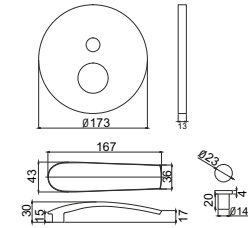

JIT0204C Upper Trim ₹ 3390
JIT0012 SLCD Body ₹ 3790
Complete Set ₹ 7180

Burgos Spout