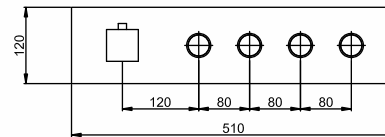

HANES

Overhead Shower with Cascade Flow

Square Body Jets 4 pcs

Thermostatic 4 Way Diverter

Button Spout with Flange

Hand Shower with Tube

JIT0106C

₹ 163990