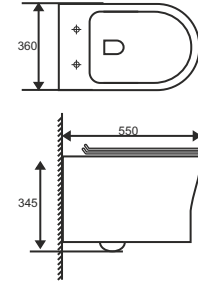

Burgos Wall Hung Closet

Concealed Fixation
2D Rimless Flushing
UF Slim & Soft Close Seat Cover
Stainless Steel 304 Grade Hinges
Quick Release Hinges
Size: 550 X 360 X 345mm

JIS0203W ₹ 19490