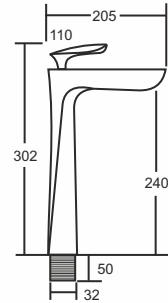

Dolice Single Lever Wall Mounted Basin Mixer