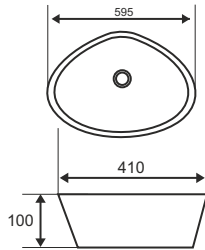

Burgos Vanity Basin Trio

Thin Rim Design
Size: 595 X 410 X 100mm

JIS0205W2 ₹ 8190