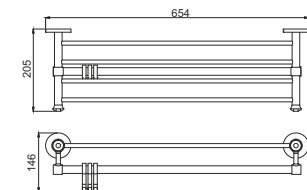

Burgos Towel Rack 24"
JIT0216C ₹ 4190

Burgos Paper Holder
JIT0222C ₹ 1790