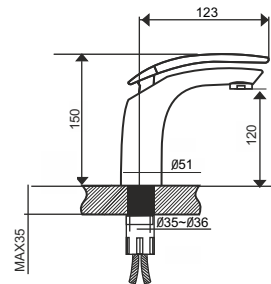

Burgos Single Lever Basin Mixer

JIT0201C ₹ 8490