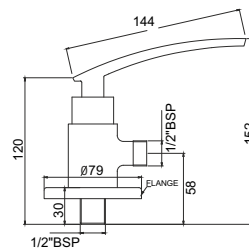

Burgos Angle Valve

JIT0210C ₹ 1790