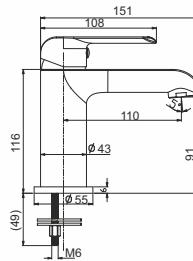

Banco Single Lever Basin Mixer

JIT0501C ₹ 6490