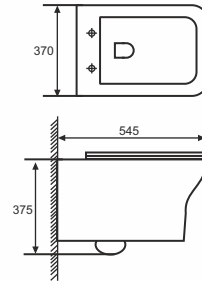

Hanes Wall Hung Closet

Concealed Fixation
2D Rimless Flushing
UF Slim & Soft Close Seat Cover
Stainless Steel 304 Grade Hinges
Quick Release Hinges
Size: 545 X 370 X 375mm

JIS0103B ₹ 26890