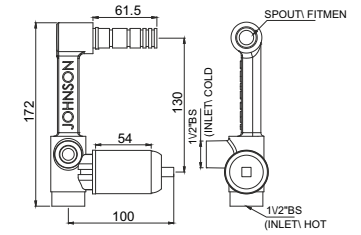

# CONCEALED BODIES

**45mm High Flow  
Single Lever Concealed  
Diverter Body**

**JIT0012 ₹ 3790**

**Wall Mounted Basin  
Mixer Body**

**JIT0015 ₹ 2690**

**Concealed Stop Valve  
Body - 15mm**

**JIT0013 ₹ 790**