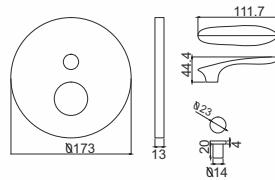

JIT0304C Upper Trim ₹ 3290
JIT0012 CLCD Body ₹ 3790
Complete Set ₹ 7080

Dolice Spout