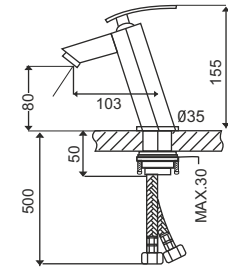

Cannes Single Lever Basin Mixer

JIT0401C ₹ 7490

Cannes Single Lever Tall Body Basin Mixer

JIT0402C ₹ 8990