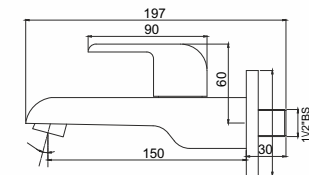

JIT0509C ₹ 2590

Banco Concealed Stop Valve