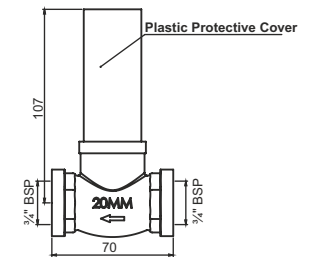

**Concealed Stop Valve
Body - 20mm**

JIT0014 ₹ 890