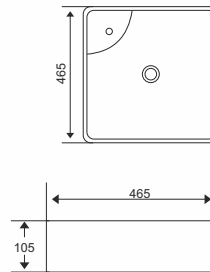

Dolice Vanity Basin with Tap Hole

Thin Rim Design
Pre-cut Tap Hole
Size: 465 X 465 X 105mm

JIS0304W ₹ 8390

Dolice Vanity Basin Square

Thin Rim Design
Size: 350 X 400 X 120mm

JIS0305W1 ₹ 6490