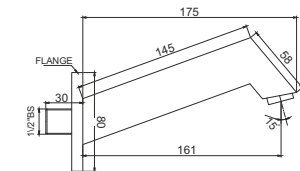

Cannes Spout

JIT0407C ₹ 2090