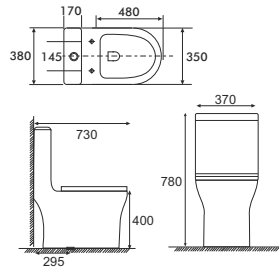

Burgos Omni Suite

Siphonic Flushing S300mm
4D Rimless Flushing
UF Slim & Soft Close Seat Cover
Stainless Steel 304 Grade Hinges
Quick Release Hinges
GEBERIT Dual Flush 3/6 lts
Size: 730 x 380 x 780mm

JIS0201W ₹ 20490