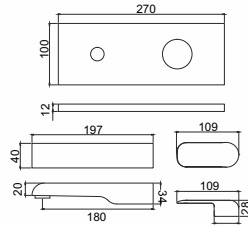

JIT0503C Upper Trim ₹ 3490
JIT0015 WMBM Body ₹ 2690
Complete Set ₹ 6180