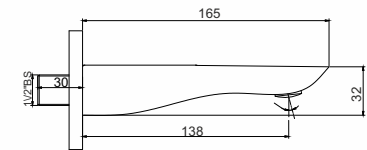

JIT0307C ₹ 2090

Dolice Pillar Tap

JIT0308C ₹ 2490