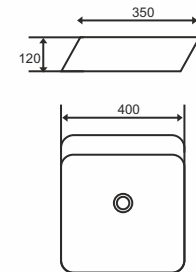

DOLICE

Dolice Omni Suite

Siphonic Flushing S300mm
UF Slim & Soft Close Seat Cover
Stainless Steel 304 Grade Hinges
Quick Release Hinges
GEBERIT Dual Flush 3/6 lts
Size: 675 X 380 X 770mm

JIS0301W ₹ 19990

Dolice Wall Hung Closet

2D Rimless Flushing
UF Slim & Soft Close Seat Cover
Stainless Steel 304 Grade Hinges
Quick Release Hinges
Size: 550 X 360 X 350mm

JIS0303W ₹ 18990

Dolice Vanity Basin with Tap Hole

Thin Rim Design
Pre-cut Tap Hole
Size: 465 X 465 X 105mm

JIS0304W ₹ 8390

Dolice Vanity Basin Square

Thin Rim Design
Size: 350 X 400 X 120mm

JIS0305W1 ₹ 6490

Dolice Vanity Basin Recta

Thin Rim Design
Size: 565 X 385 X 120mm

JIS0305W2 ₹ 8490

Dolice Single Lever Basin Mixer

JIT0301C ₹ 7690