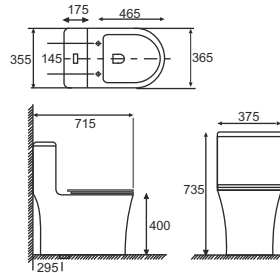

Monte Omni Suite

Siphonic Flushing S300mm
2D Rimless Flushing
UF Slim & Soft close Seat Cover
Stainless Steel 304 Grade Hinges
Quick Release Hinges
GEBERIT Dual Flush 3/6 lts
Size: 715 x 375 x 735mm

JIS0601W ₹ 18490